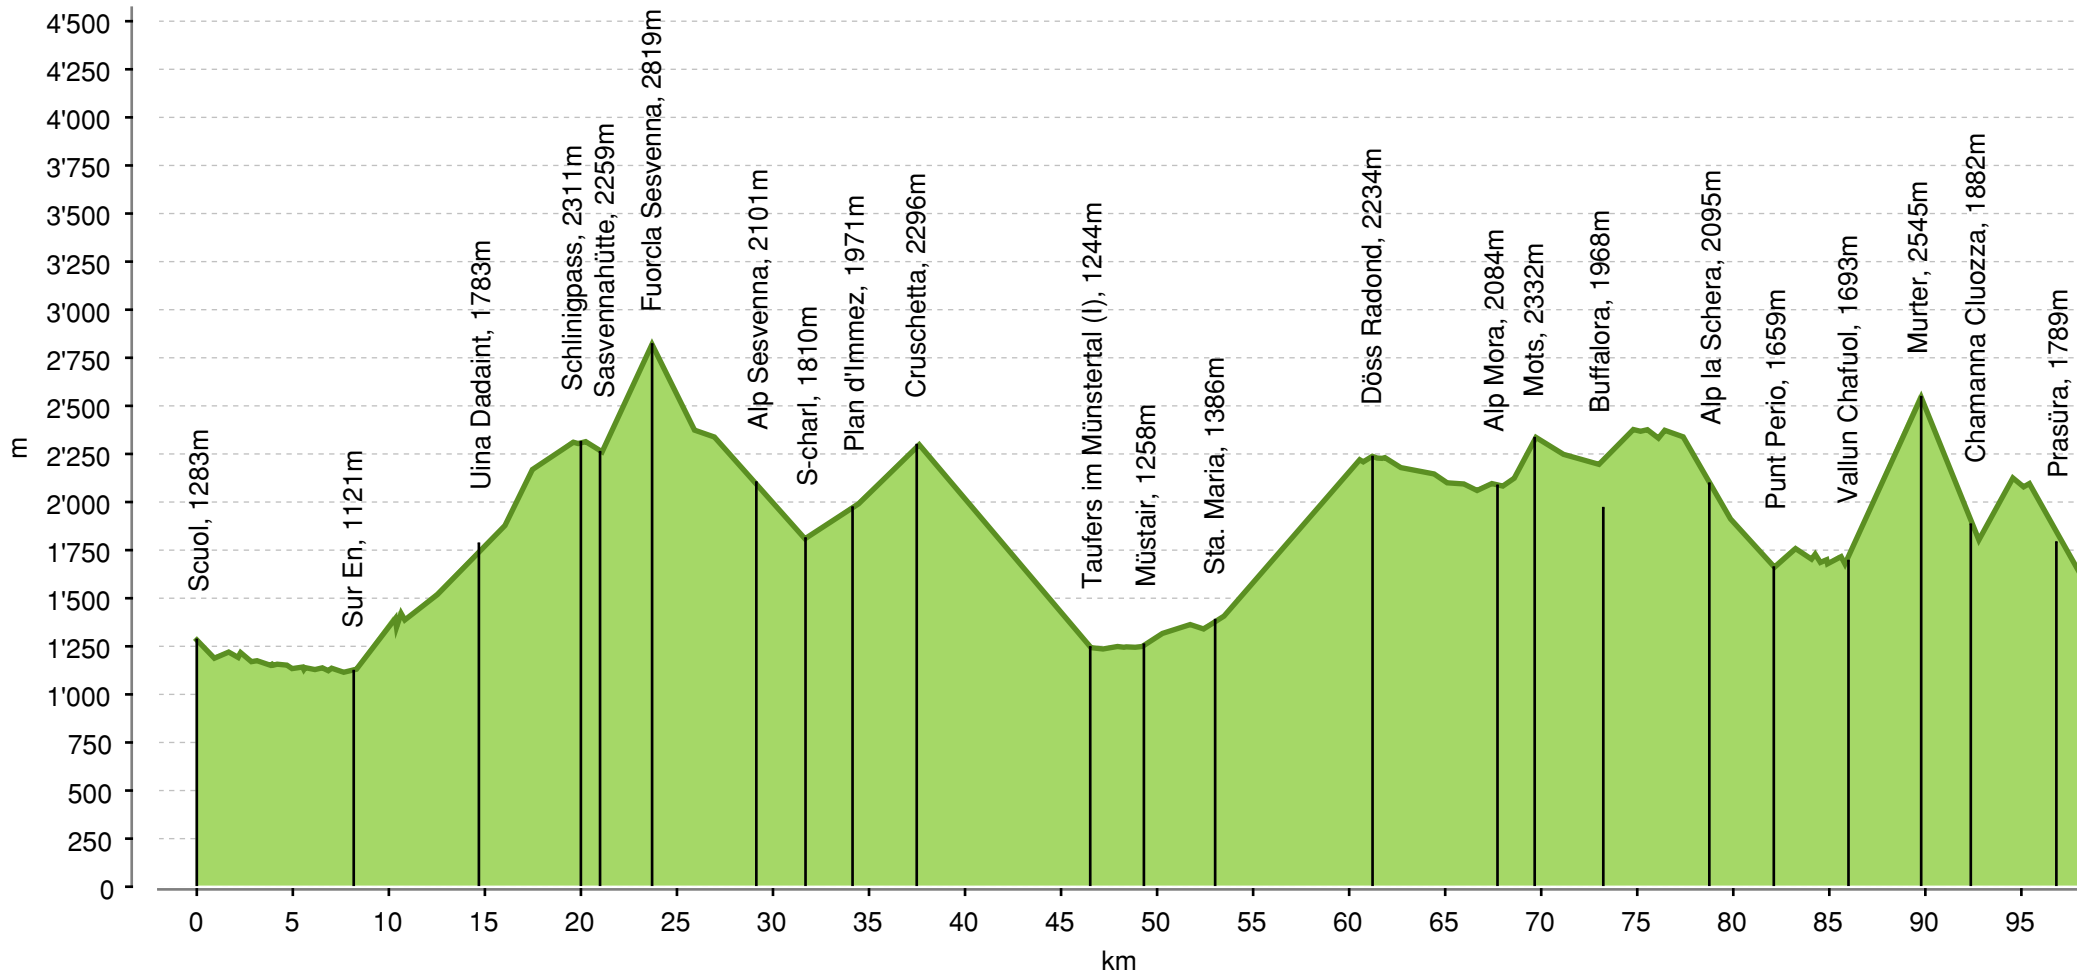

45 Nationalpark-Panoramaweg, Scuol-Scuol (1/2)

45 Nationalpark-Panoramaweg, Scuol-Scuol (2/2)